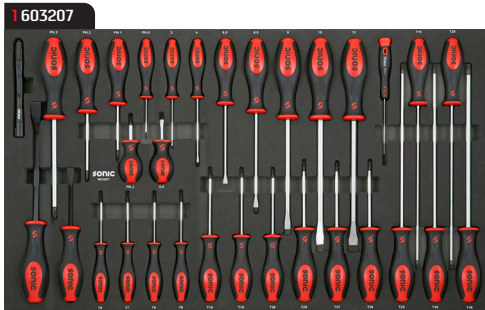

#740078 **NEXT S12**

NEXT S12 toolbox 8 drawers.
6 drawers filled with **400-PCS** tools.

L

745 X 435MM

A Advanced

S12 + 400 TOOLS

Siems & Klein s.r.o.
AUTOSERVISNÍ TECHNIKA
100 let / years
ZALOŽENO 1923
www.siems-klein.cz