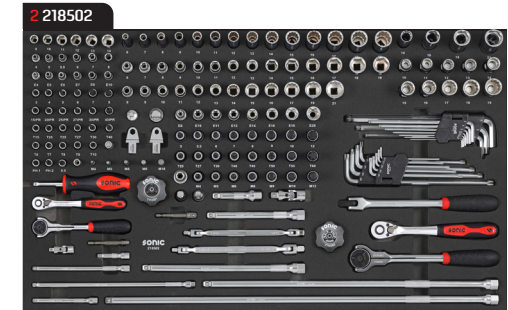

#740078 **NEXT S12**

NEXT S12 toolbox 8 drawers.
6 drawers filled with **400-PCS** tools.

L

745 X 435MM

A Advanced

S12 + 400 TOOLS

Siems & Klein s.r.o.
AUTOSERVISNÍ TECHNIKA
100 let / years
ZALOŽENO 1923
www.siems-klein.cz