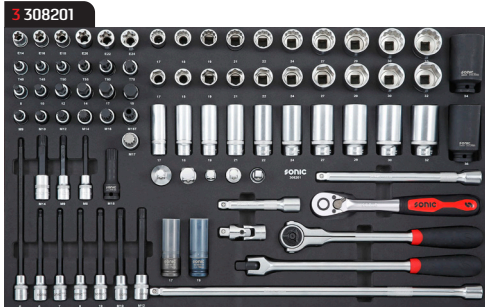

#740078 **NEXT S12**

NEXT S12 toolbox 8 drawers.
6 drawers filled with **400-PCS** tools.

L

745 X 435MM

A Advanced

S12 + 400 TOOLS

Siems & Klein s.r.o.
AUTOSERVISNÍ TECHNIKA
100 let / years
ZALOŽENO 1923
www.siems-klein.cz