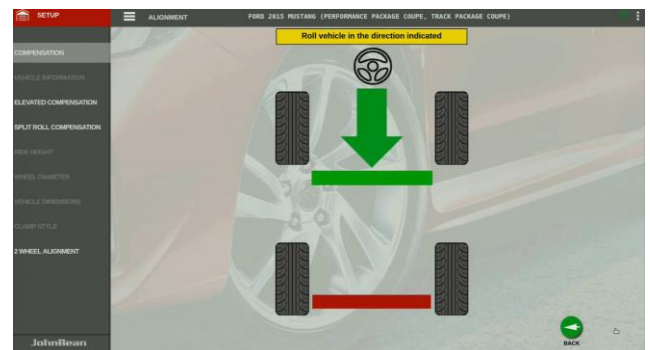

Siems a Klein spol. s r.o.

PRODEJ A SERVIS GARÁŽOVÉ TECHNIKY

Krajní 1230, 252 42 Jesenice u Prahy, Praha - západ

Tel.: 608 98 39 68, 2 7201 6911, 2 72016955, Fax: 2 7201 6944

martin.bednar@siems-klein.cz, www.siems-klein.cz