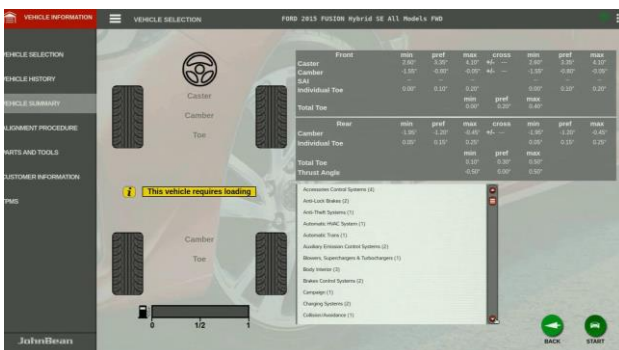

Siems a Klein spol. s r.o.

PRODEJ A SERVIS GARÁŽOVÉ TECHNIKY

Krajní 1230, 252 42 Jesenice u Prahy, Praha - západ

Tel.: 608 98 39 68, 2 7201 6911, 2 72016955, Fax: 2 7201 6944

martin.bednar@siems-klein.cz, www.siems-klein.cz