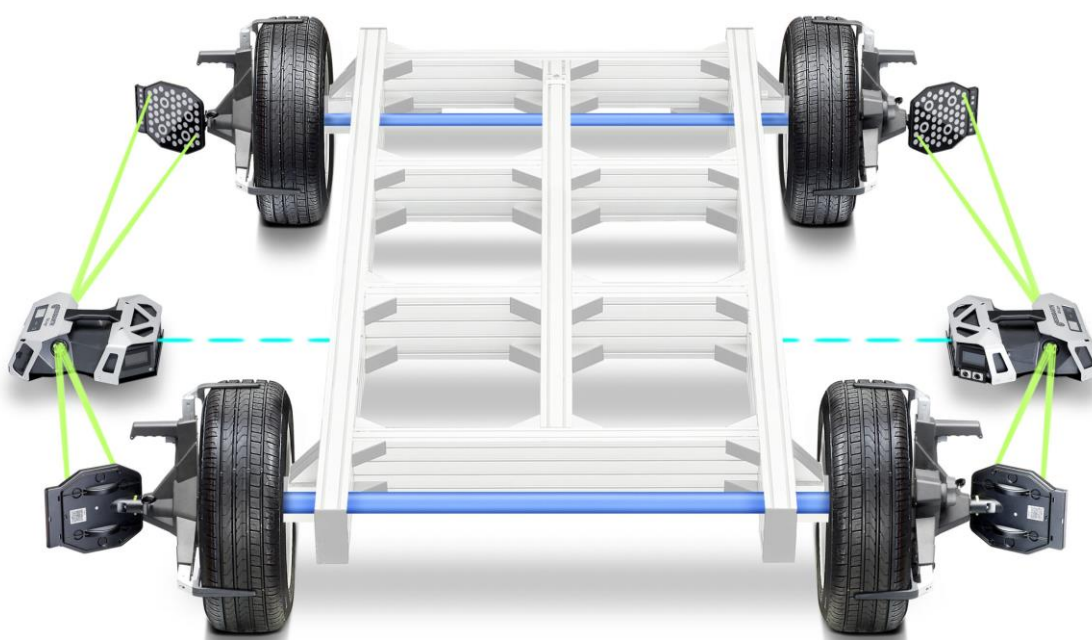

Siems & Klein spol. s r. o.

AUTOSERVISNÍ TECHNIKA - PRODEJ, SERVIS, LEASING
Krajní 1230, 252 42 Jesenice u Prahy, Praha - západ
Tel.: 608 98 39 68 (M. Bednář), 27201 6911, fax 27201 6944
martin.bednar@siems-klein.cz www.siems-klein.cz

BEISSBARTH - geometrie VAS 701 011 (výrobce Německo) nová homologace pro VW koncern od 6/2024